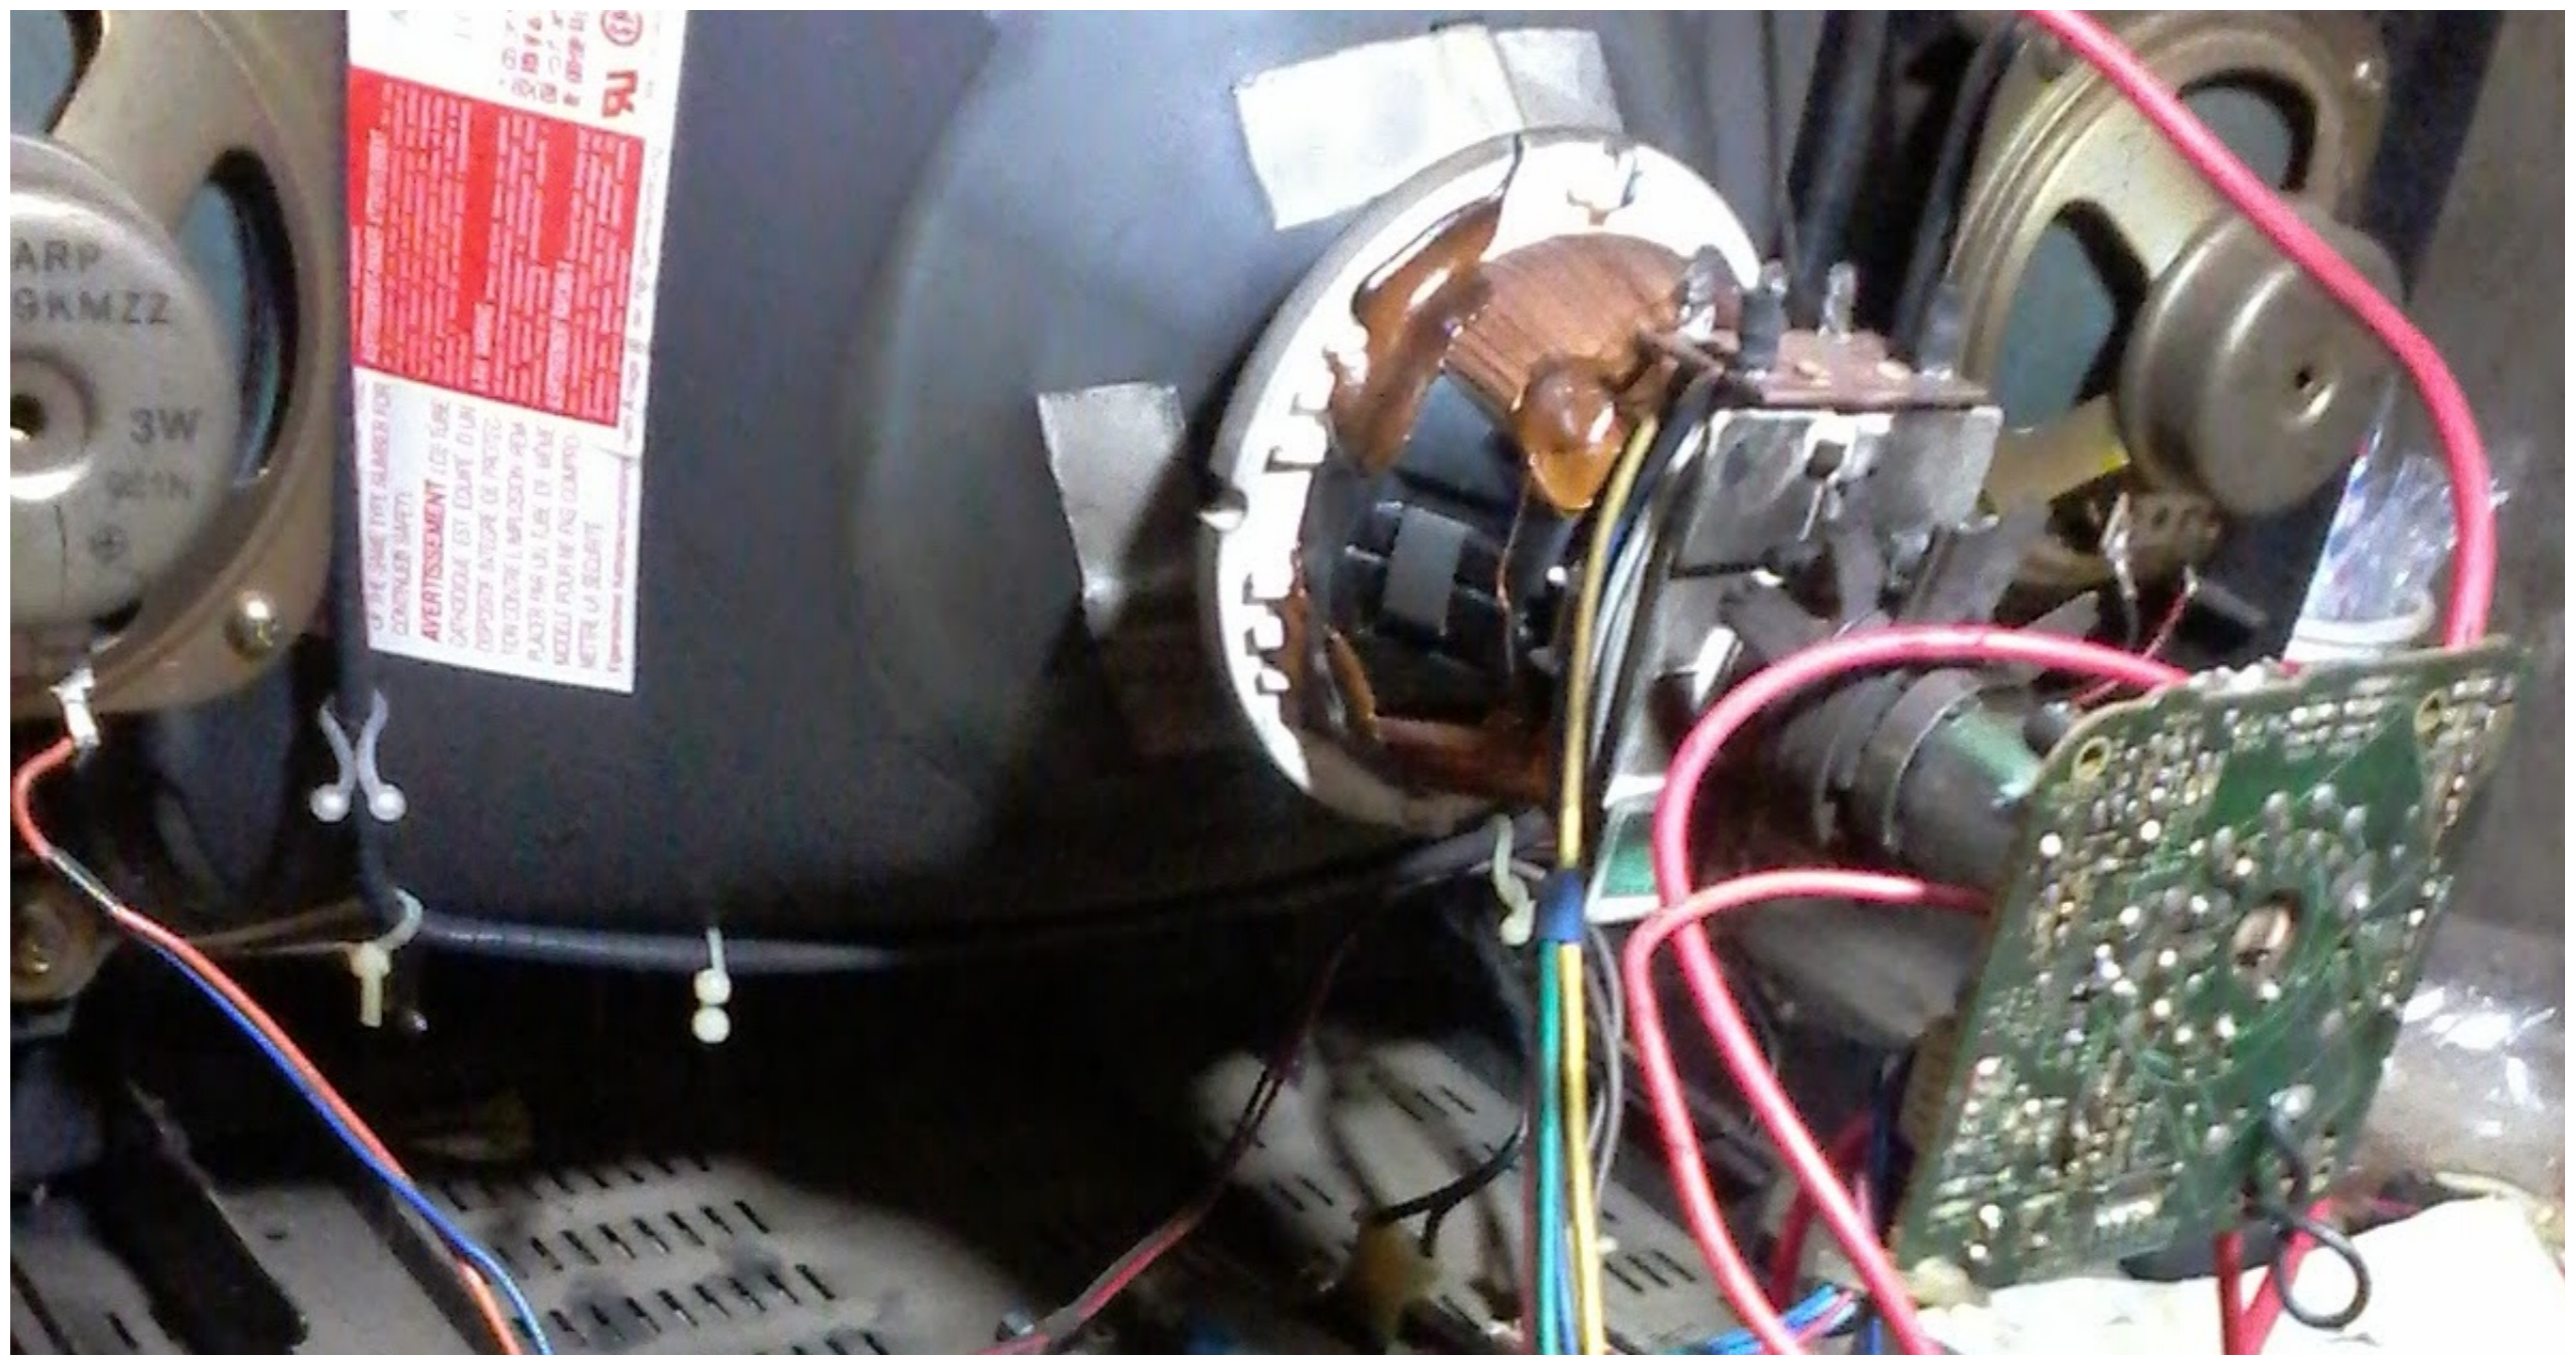

Download from
Dreamstime.com

This watermarked comp image is for previewing purposes only.

ID 2468711

© Milan Surkala | Dreamstime.com

[Download Skema Tv Sharp Qbeat](#)

[Download Skema Tv Sharp Qbeat](#)

Download from
Dreamstime.com

This watermarked comp image is for previewing purposes only.

ID 2468711

© Milan Surkala | Dreamstime.com

skema sharp qbeat

skema sharp qbeat, skema tv sharp qbeat 51r200, skema tv sharp qbeat, skema tv sharp qbeat 20r20b, skema tv sharp qbeat 14r20mk, skema tv sharp qbeat 21 inch, skema tv sharp qbeat ii, download skema tv sharp qbeat, skema regulator tv sharp qbeat, skema tv sharp qbeat 21, tv sharp qbeat gagal start, tv sharp qbeat lampu kedip kedip, tv sharp qbeat 20r20b protek, tv sharp qbeat suara hilang, tv sharp qbeat mati total, tv sharp qbeat tegangan b naik, tv sharp qbeat gambar bergetar, tv sharp qbeat gambar rolling, tv sharp qbeat tidak bisa menangkap siaran